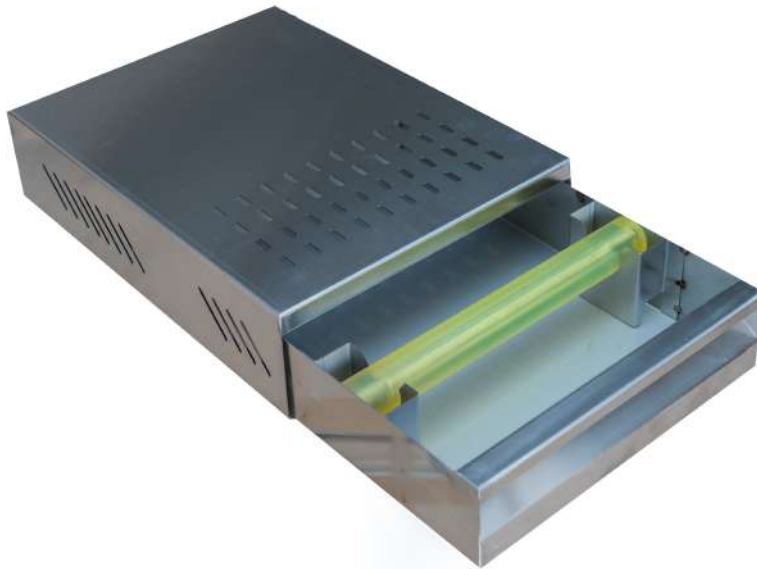

KNOCK OUT DRAWER

AMB-KD

Details

- Grade 304 stainless steel material
- Made of high-quality stainless-steel material
- Mechanically fixed non-slip feet
- Detachable drawer type box, easy to pull out
- Stain and mirror polished
- Equipped with silicone main rod, impact resistant
- Dimension: 250x350x95mm