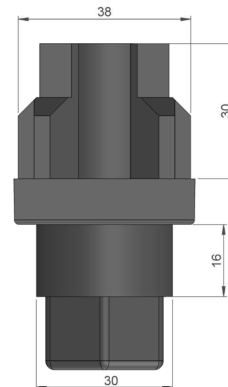

LEG BUSH 38X38

AMBLB-38

SPECIFICATIONS

Model
AMBLB-38
Capacity Load (kg)
300
Material
High Quality Polypropyplene
Surface Processing
Dark Grey
Adjusting Range (mm)
45-65