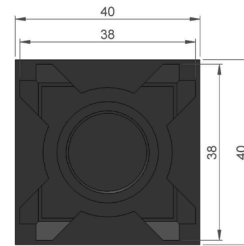

LEG BUSH 38X38

AMBLB-38

SPECIFICATIONS

Model
AMBLB-38
Capacity Load (kg)
300
Material
High Quality Polypropyplene
Surface Processing
Dark Grey
Adjusting Range (mm)
45-65