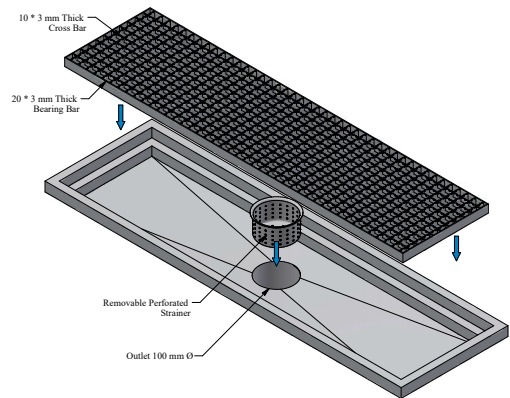

FLOOR GRATING BOTTOM DRAIN

AMBFG-10030

DETAILS

- Corrosion resistant
- Hygiene joints to prevent bacterial contamination
- Slip-resistant grate
- Outlet 100mm fitting, removable perforated strainer for quick and efficient cleaning

SPECIFICATIONS

Model	AMBFG-10030
Exterior Dimensions WxDxH (mm)	1000x300x100
Material	304 stainless steel
Bearing Bar Thickness (mm)	20x3
Cross Bar Thickness (mm)	10x3