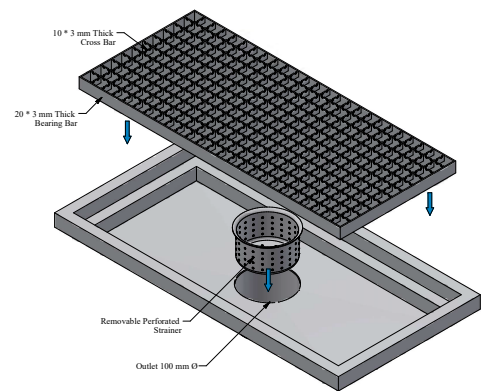

FLOOR GRATING BOTTOM DRAIN

AMBFG-6030

DETAILS

- Corrosion resistant
- Hygiene joints to prevent bacterial contamination
- Slip-resistant grate
- Outlet 100mm fitting, removable perforated strainer for quick and efficient cleaning

SPECIFICATIONS

Model	AMBFG-6030
Exterior Dimensions WxDxH (mm)	600x300x100
Material	304 stainless steel
Bearing Bar Thickness (mm)	20x3
Cross Bar Thickness (mm)	10x3