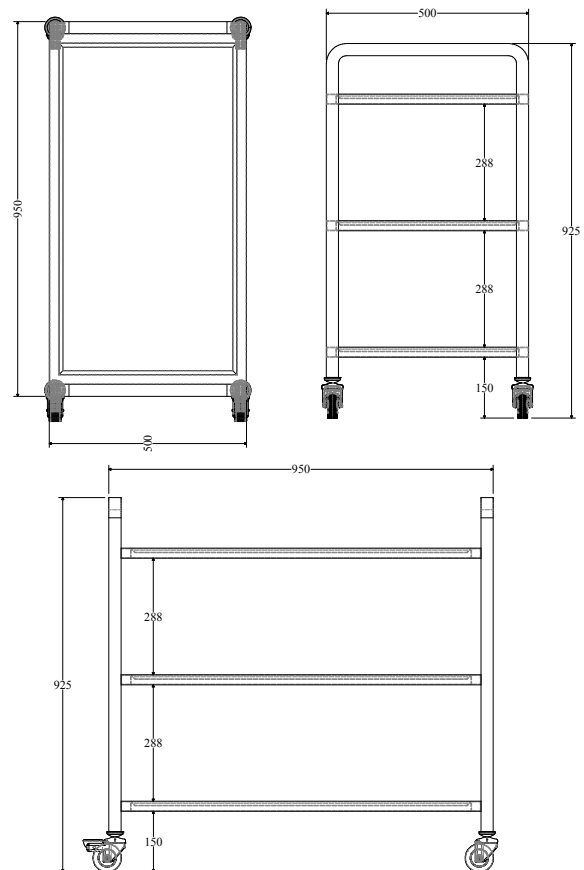

SERVING TROLLEY 3 LAYER

AMBST-3S

DETAILS

- 4 sturdy wheels (2 equipped with brakes and 2 swivel casters)
- Stain and mirror polished
- The raised edges on 4 sides help prevent items from falling
- The smooth and cavity-free raised edges makes this model easy to clean, and prevents dirt from accumulating in the corners

SPECIFICATIONS

Model
AMBST-3S
Exterior Dimensions WxDxH (mm)
950x500x925
Material
201 stainless steel
Storage Shelves
3